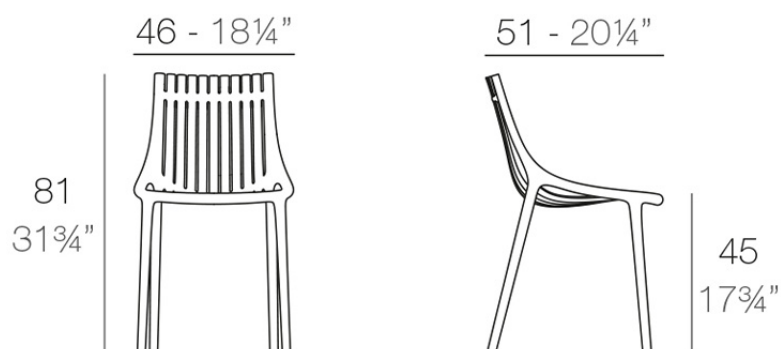

by Eugeni Quitllet

Info

Description

Made from polypropylene and reinforced with fiberglass manufactured by gas injection. Stackable . Available in various colors. Suitable for indoor and outdoor use.

Weight: 5.25 Kg