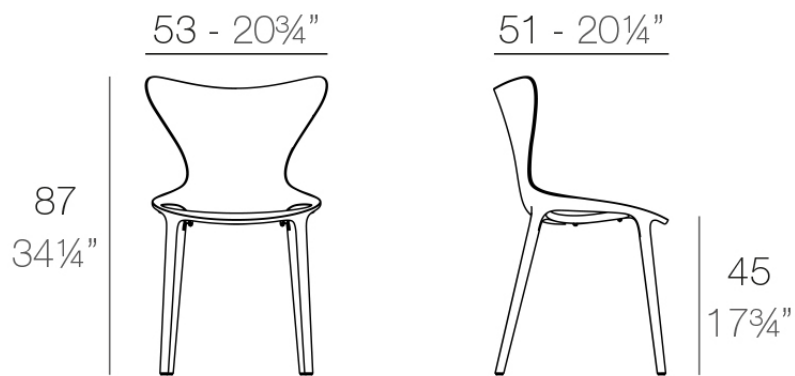

### Description

Made from polypropylene and reinforced with fiberglass manufactured by gas injection. Stackable . Available in various colors. Suitable for indoor and outdoor use.

Weight: 4.47 Kg

LOVE Silla  
LOVE Chair