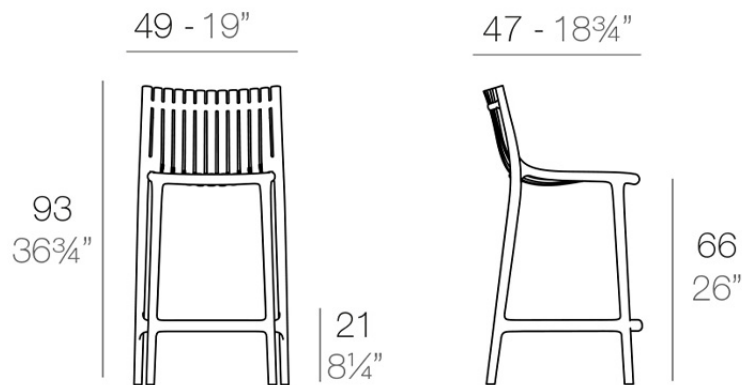

Info

Description

Made of injected polypropylene with fiber glass. Stackable. Available in several colors. Item suitable for indoor and outdoor use.

Weight: 6 Kg

IBIZA Taburete 93
IBIZA Bar Stool 36³/₄"