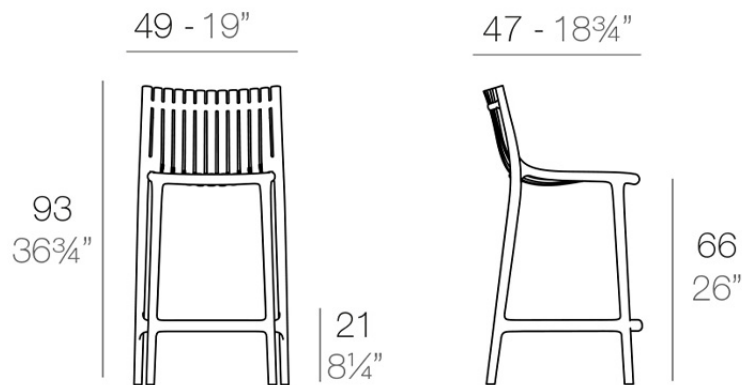

by Eugeni Quitllet

Info

Description

Made of injected polypropylene with fiber glass. Stackable. Available in several colors. Item suitable for indoor and outdoor use.

Weight: 6 Kg

IBIZA Taburete 93
IBIZA Bar Stool 36³/₄"