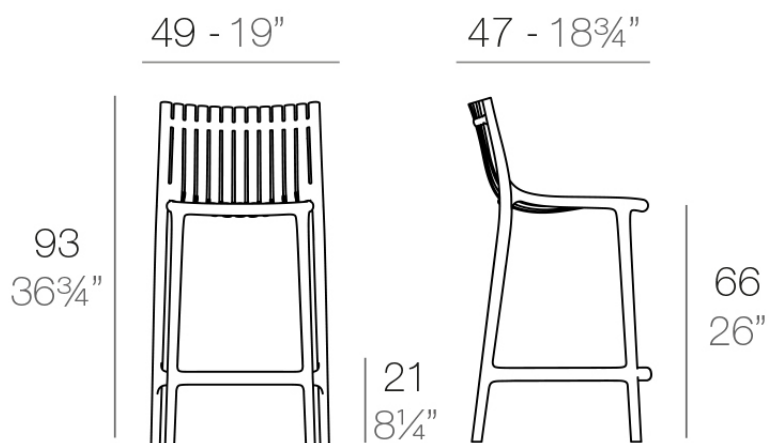

Ibiza counter stool 64,5 cm

by Eugeni Quitllet

IBIZA FURNITURE COLLECTION

“Every idea comes from the light and the sea, as life does...

From the ephemeral beauty of a season to an everlasting piece to keep this moment of a dream in a permanent frame.

by Eugeni Quitllet

Info

Description

Made of injected polypropylene with fiber glass. Stackable. Available in several colors. Item suitable for indoor and outdoor use.

Weight: 6 Kg

IBIZA Taburete 93

IBIZA Bar Stool 36 3/4"