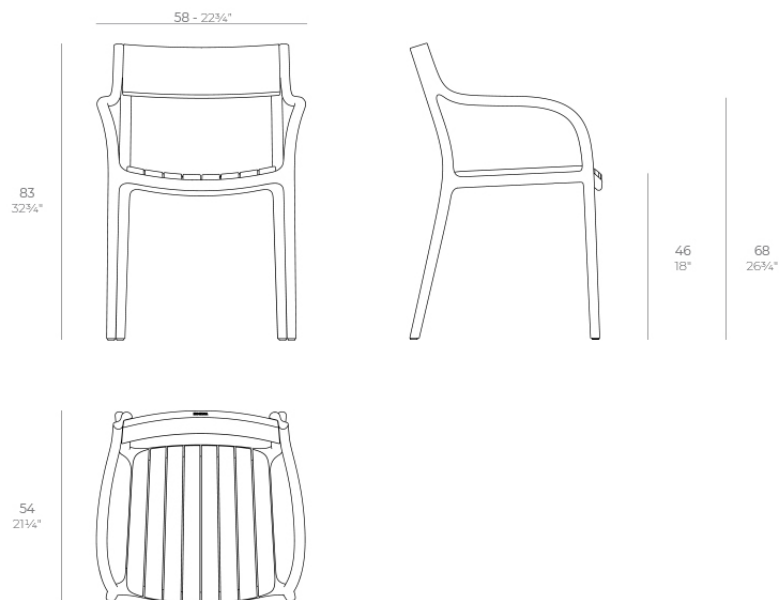

Madison wood

by Eugeni Quitlet

Eugeni Quitlet gives life to Madison, a chair born of the inexhaustible pulse of Manhattan. Inspired by the atmosphere of a New York avenue that combines history and modernity under a single heartbeat, celebrating the changing attitude of the great city and its unmistakable lifestyle.

without losing its elegant character. With an ergonomic backrest and an adaptable seat, it provides a prolonged comfort experience. At the same time, its clean lines and harmonious proportions reinforce a style.

Weight: 6.31 Kg

MADISON Madera Silla con brazos
MADISON Wood Chair with arms
ref. 65060

Finishes

finishes

Basic

Ref. 65060

white

black