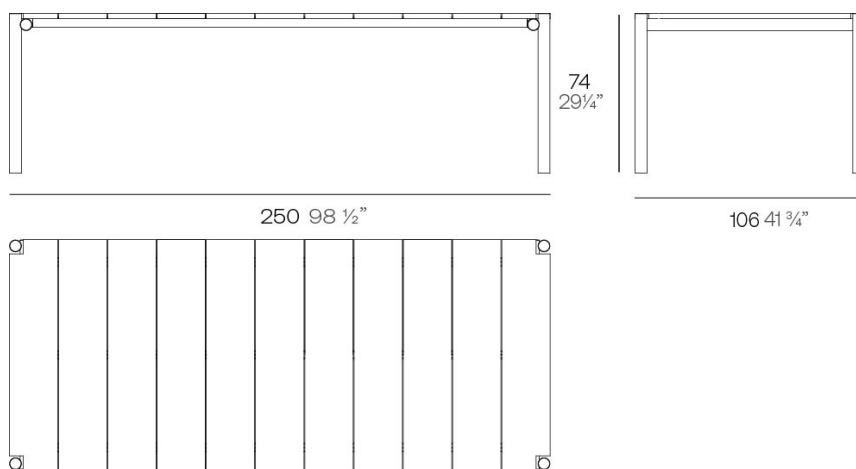

durability. The table top is made of elegant teak wood slats from Indonesia, adding a natural and distinguished touch.

Weight: 38 Kg

Tulum. Mesa Comedor  
Tulum. Dinnig Table  
ref. 65075