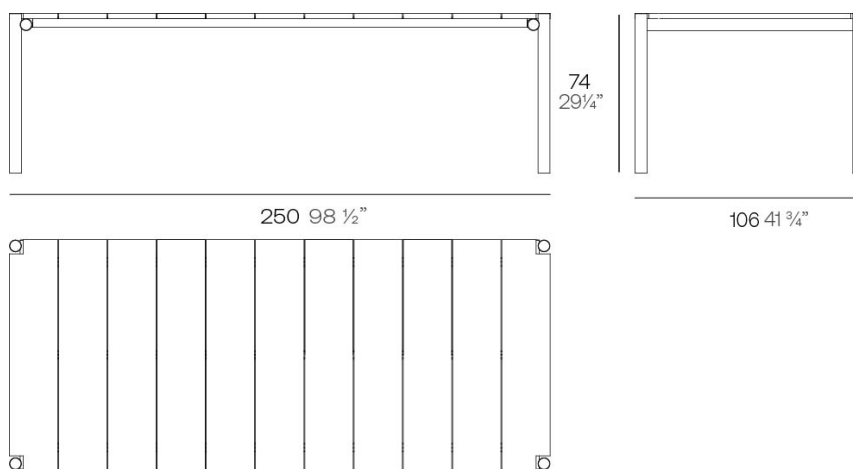

Info

Description

Eugeni Quitllet's dining table reflects the perfect combination of technology and noble materials that characterises the collection. Its aluminium structure, with carefully welded tubes treated with epoxy paint, ensures exceptional strength and

durability. The table top is made of elegant teak wood slats from Indonesia, adding a natural and distinguished touch.

Weight: 38 Kg

Tulum. Mesa Comedor
Tulum. Dinnig Table
ref. 65075