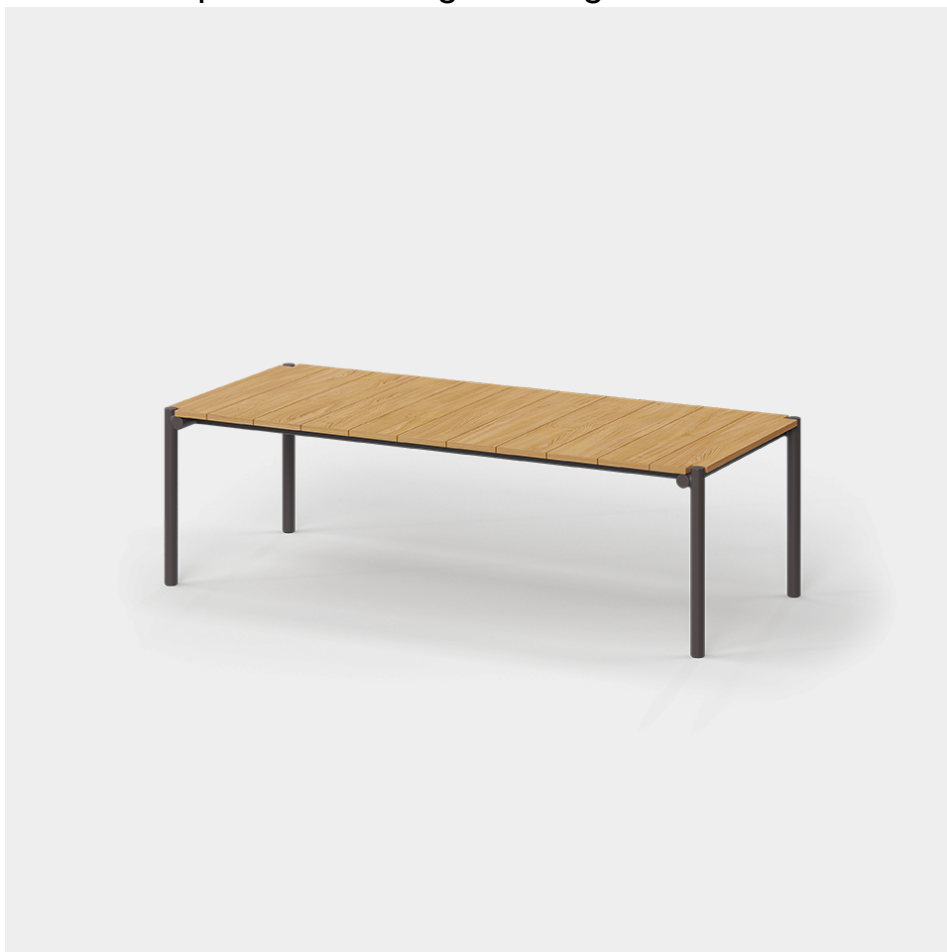

Tulum dining table

by Eugeni Quitllet

Designed by Eugeni Quitllet, Tulum is a versatile collection of designer furniture made to harmonize effortlessly with modern living and diverse garden styles worldwide. Each piece in this collection reflects Eugeni Quitllet's commitment to blending functionality with aesthetic appeal.

Inspired by the serene beauty of the outdoors, the Tulum collection embodies a timeless elegance that blends seamlessly into a variety of garden styles. Whether placed in a tranquil garden oasis or on a contemporary patio, Tulum furniture enhances outdoor spaces with its sophisticated design and ergonomic comfort.

Info

Description

Eugeni Quitllet's dining table reflects the perfect combination of technology and noble materials that characterises the collection. Its aluminium structure, with carefully welded tubes treated with epoxy paint, ensures exceptional strength and

durability. The table top is made of elegant teak wood slats from Indonesia, adding a natural and distinguished touch.

Weight: 38 Kg

Tulum. Mesa Comedor
Tulum. Dinnig Table
ref. 65075

Finishes

finishes

TEAK FINISH – Natural