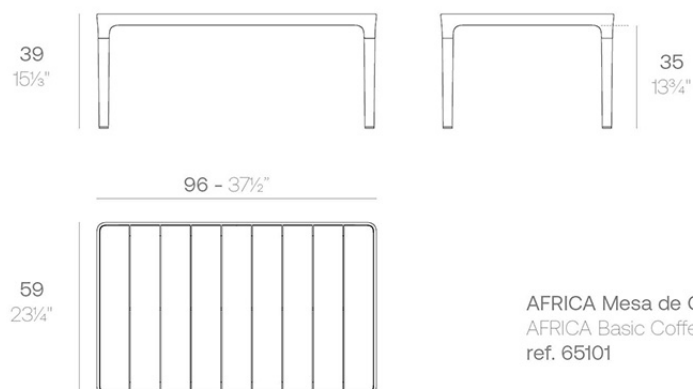

Info

Description

Finishes

finishes

Basic

Ref. 65101

white

black

ecru

tortora

Available in various colors

Basic hpl 10mm

Ref. 65102

white

black

ecru

tortora

Available in various colors

Basic hpl 5mm

Ref. 65103

white

black

ecru

tortora