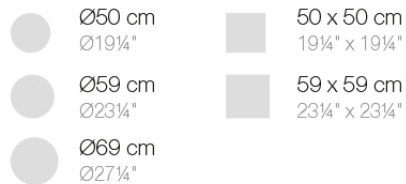

### Description

Extruded aluminum tube with cast aluminum base coated with epoxy baked painting. Item suitable for indoor and outdoor use. Table top not included.

Weight: 2.93 Kg

#### BASE - BASE

fixed top / fijo ref. 66006  
collapsible top / abatible ref. 66006T  
fixed for glass / fijo para vidrio ref. 66006V

DELTA BASE MESA Ø62 H50  
DELTA TABLE BASE Ø24 1/2" H19 3/4"