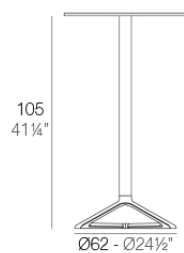

Extruded aluminum tube with cast aluminum base coated with epoxy baked painting. Item suitable for indoor and outdoor use. Table top not included.

Weight: 5.08 Kg

BASE - BASE

fixed top / fijo *ref: 66008*
collapsible top / abatible *ref: 66008T*
fixed for glass / fijo para vidrio *ref: 66008V*

DELTA BASE MESA Ø62 H105
DELTA TABLE BASE Ø24½" H41¼"

TABLE TOPS OPTIONS - OPCIONES SOBRES

Finishes

finishes

Fixed

Ref. 66008

white

gray