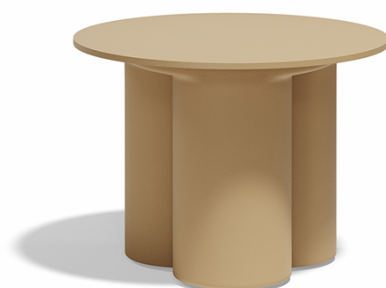

Mel low table 50cm

by Ramón Esteve

Mel explores the avant-garde from the everyday: enveloping shapes, tubular gestures, and a presence that lingers in the eye. With a sculptural and iconic character, its gentle, sinuous curves generate a strong visual identity while evoking the memory of wicker furniture—reinterpreted through a continuous, tubular, contemporary language.

Info

Description

Weight: 6.67 Kg

MEL Mesa Centro D50
MEL Low Table D19 3/4"
Ref. 66502

Finishes

finishes

Basic

Ref. 66502