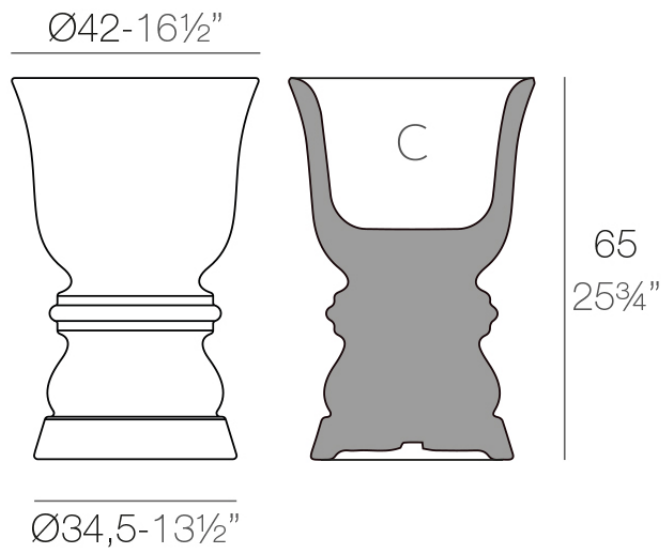

### Description

Pot made of polyethylene resin by rotational moulding. 100% Recyclable. Item suitable for indoor and outdoor use. Available in different finishes.

Weight: 6.42 Kg

SUAVE Macetero 65 cm  
SUAVE Planter  $25\frac{3}{4}"$