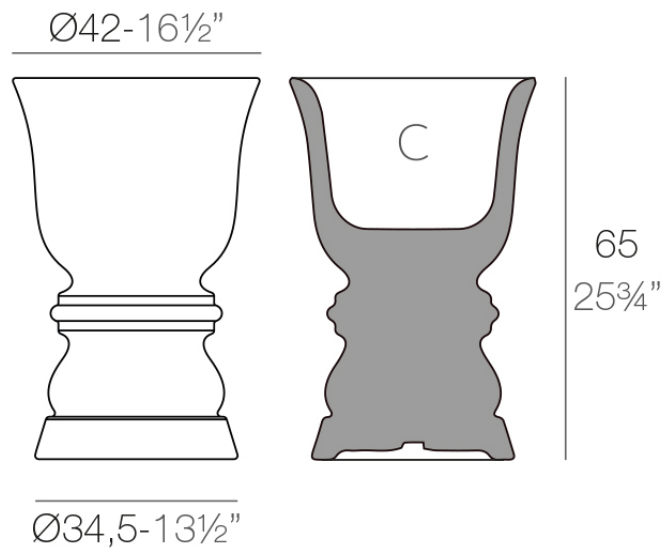

Info

Description

Pot made of polyethylene resin by rotational moulding. 100% Recyclable. Item suitable for indoor and outdoor use. Available in different finishes.

Weight: 6.42 Kg

SUAVE Macetero 65 cm
SUAVE Planter $25\frac{3}{4}"$

C = 43 L
C = $11\frac{1}{4}$ gal

Finishes

finishes

Basic

Ref. 67011A

white 2001

black 2002

ecru 2003