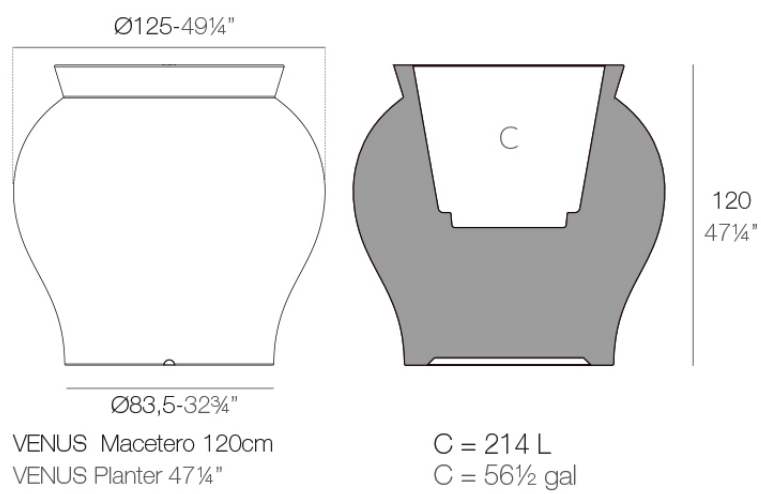

Info

Description

Weight: 36 Kg

Finishes

finishes

Basic

Ref. 67020A

white 2001