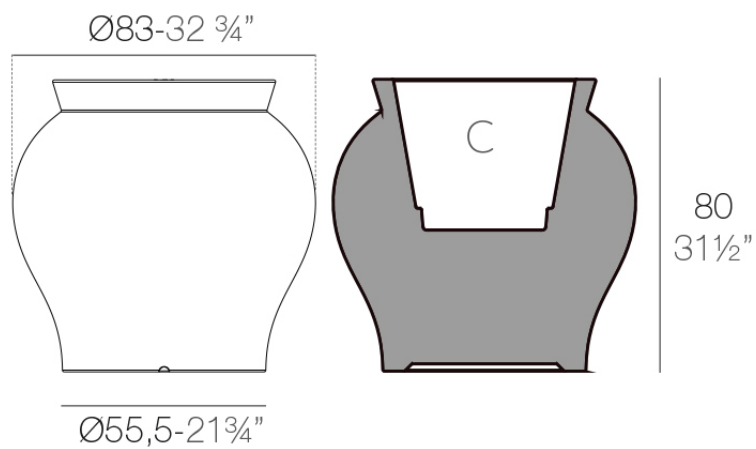

Info

Description

Weight: 16.02 Kg

VENUS Macetero 80 cm
VENUS Planter 31 1/2"

C = 58 L
C = 15 1/4 gal

Finishes

finishes

Basic