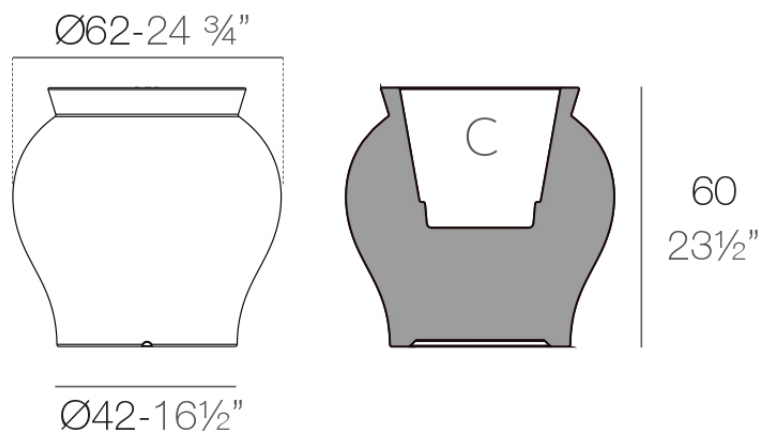

Info

Description

Weight: 9.02 Kg

VENUS Macetero 60 cm

C = 25 L

VENUS Planter 23 $\frac{1}{2}"$

C = 6 $\frac{1}{2}$ gal