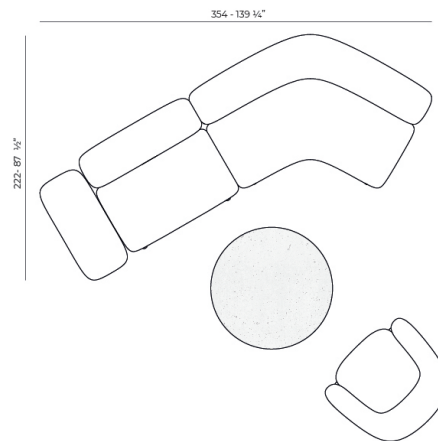

Combinations