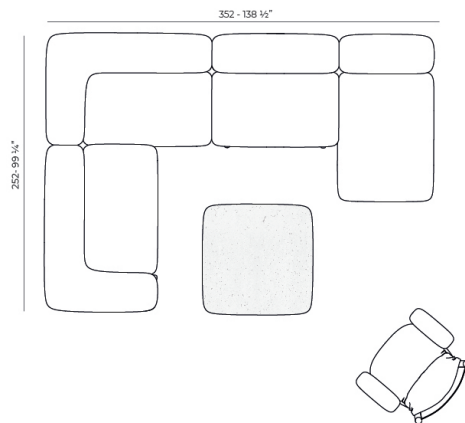

Combinations