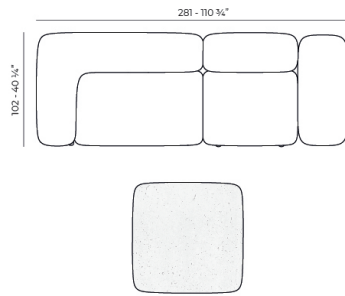

Combinations