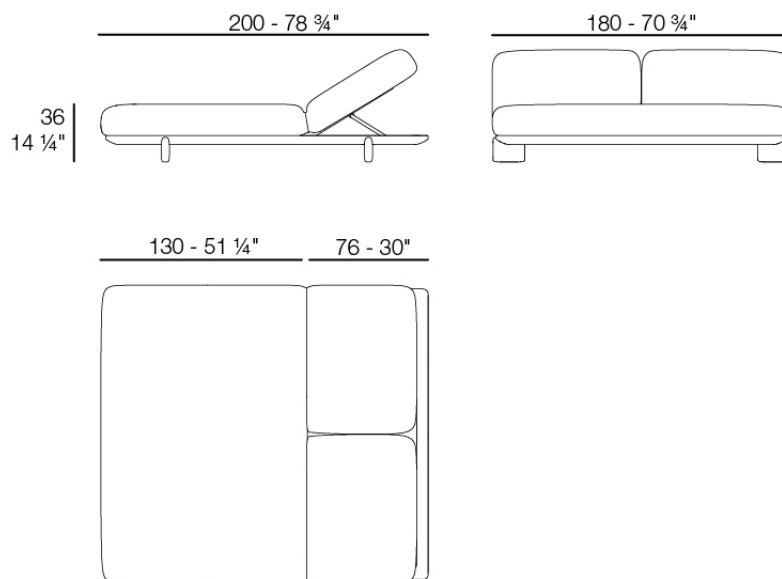

Info

Description

The Milos collection daybed combines functionality and beauty in perfect harmony. Precision crafted, it features a lacquered aluminium frame that ensures exceptional resistance to outdoor conditions,

while its elegant iroko wood legs add a touch of warmth and sophistication, providing stability and a connection to nature.

Weight: 80.25 Kg

MILOS Daybed
MILOS Daybed
Ref. 70012