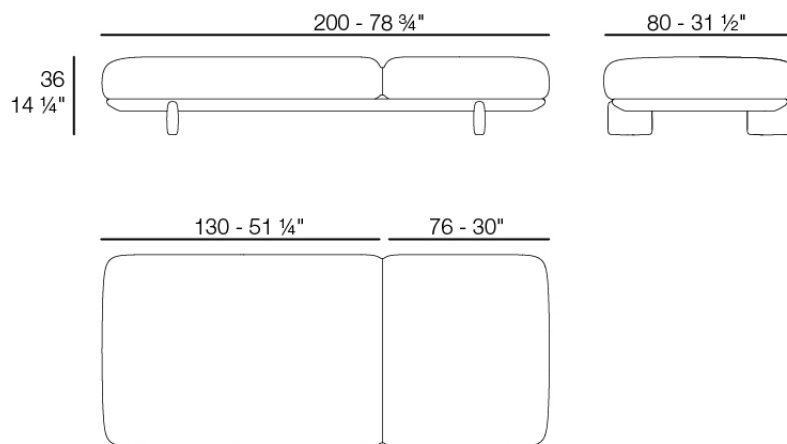

Its iroko wood legs add a touch of elegance and warmth, while providing stability and a connection to nature.

Weight: 33 Kg

MILOS Tumbona
MILOS Sun Chaise
Ref. 70013

Finishes

finishes

Polyurethane

Ref. 70013