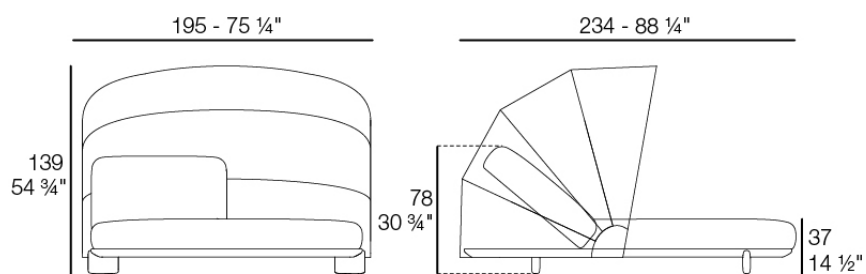

Info

Description

Weight: 98.25 Kg

MILOS Daybed con parasol plegable
MILOS Daybed with folding sunroof
Ref. 70031

Finishes

finishes

Polyurethane

Ref. 70031