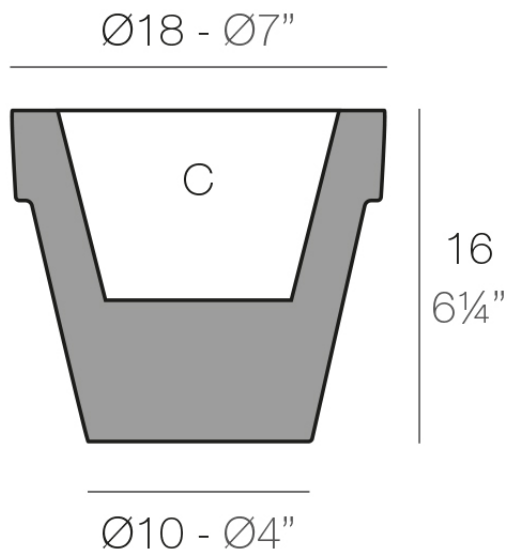

Products / Planters / Planter ø18x16

# Planter ø18x16

## Description

Pot made of polyethylene resin by rotational moulding. 100% Recyclable. Item suitable for indoor and outdoor use. Available in different finishes.

Weight: 0.45 Kg

MACETA Nano Ø18 cm  
MACETA Nano Ø7"