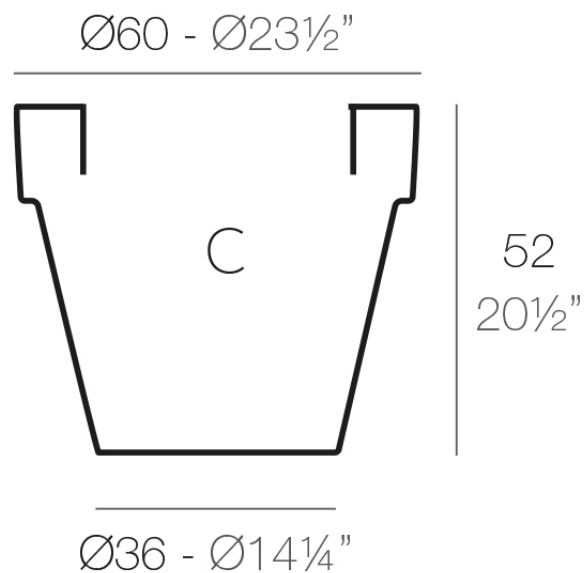

Info

Description

Pot made of polyethylene resin by rotational moulding. 100% Recyclable. Item suitable for indoor and outdoor use. Available in different finishes.

Weight: 2 Kg

MACETA $\text{Ø}60$
MACETA $\text{Ø}23\frac{1}{2}"$