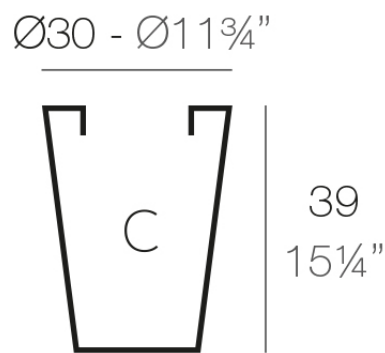

Info

Description

Pot made of polyethylene resin by rotational moulding. 100% Recyclable. Item suitable for indoor and outdoor use. Available in different finishes.

Weight: 0.6 Kg

$\text{Ø}19 - \text{Ø}7\frac{1}{2}"$

CONO ALTO $\text{Ø}30$
HIGH CONE $\text{Ø}11\frac{3}{4}"$

C = 20 L
C = $5\frac{1}{4}$ gal

Finishes

finishes

SIMPLE Ref. 40530

white 2001

ecru 2003

tortora 2004