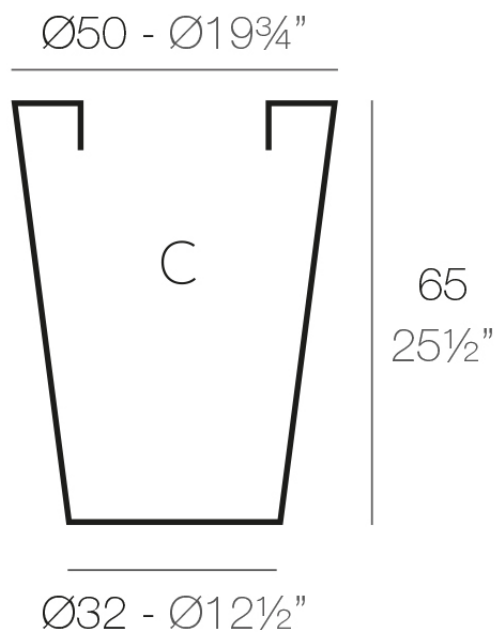

Products / Planters / High Cone Pot ø50x65

High cone pot ø50x65

Studio Vondom's extensive collection of indoor and outdoor planters offers timeless and minimalist designs that can help create unique and original atmospheres in homes, restaurants, and any other space.

Info

Description

Pot made of polyethylene resin by rotational moulding. 100% Recyclable. Item suitable for indoor and outdoor use. Available in different finishes.

Weight: 2.05 Kg

CONO ALTO Ø50
HIGH CONE Ø19³/₄"

C = 40 L
C = 10¹/₂ gal

Finishes

finishes

SIMPLE
Ref. 40550

orange

ice

notte blue

crema