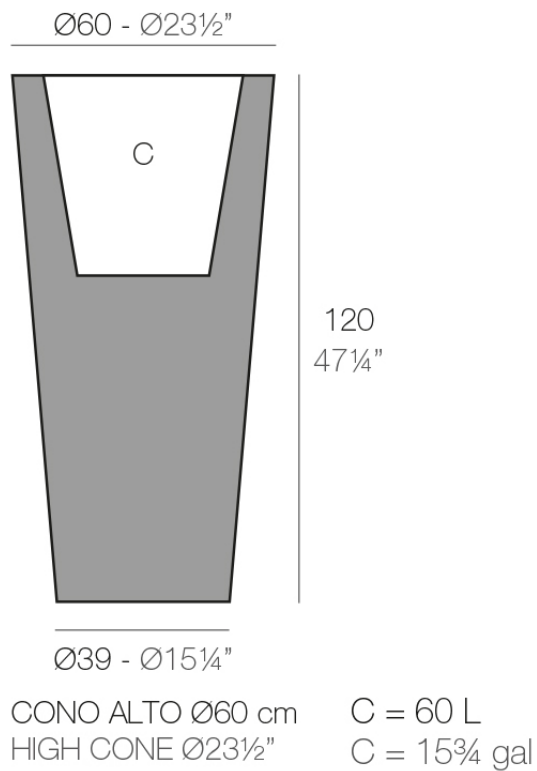

Info

Description

Pot made of polyethylene resin by rotational moulding. 100% Recyclable. Item suitable for indoor and outdoor use. Available in different finishes.

Weight: 13 Kg

Finishes

finishes

BASIC

Ref. 40560A