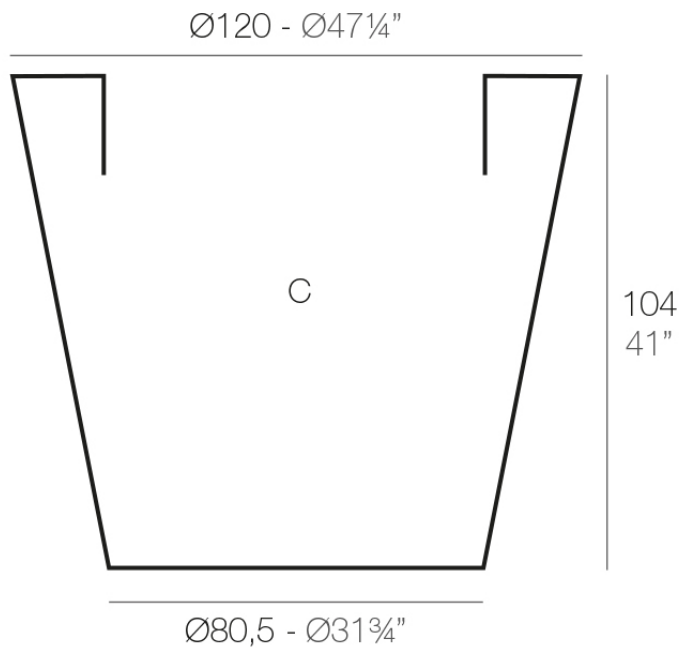

Info

Description

Pot made of polyethylene resin by rotational moulding. 100% Recyclable. Item suitable for indoor and outdoor use. Available in different finishes.

Weight: 25 Kg

CONO $\text{Ø}120$ cm

C = 820 L

CONO $\text{Ø}47\frac{1}{4}"$

C = 216 $\frac{3}{4}$ gal

Finishes

finishes

SIMPLE
Ref. 40612

white 2001

ecru 2003

tortora 2004