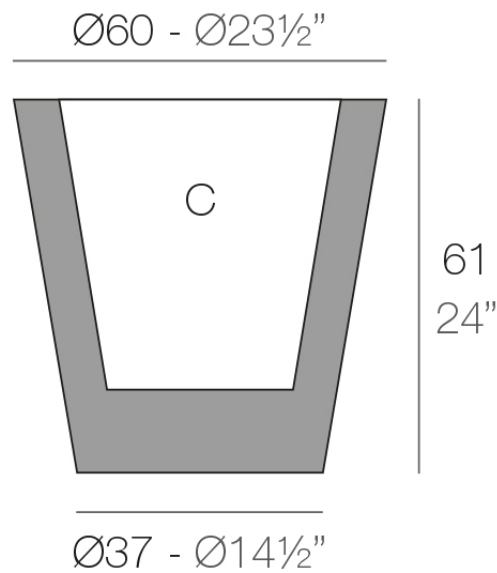

Info

Description

Pot made of polyethylene resin by rotational moulding. 100% Recyclable. Item suitable for indoor and outdoor use. Available in different finishes.

Weight: 6.85 Kg

CONO Ø60 cm

CONO Ø23½"

C = 60 L