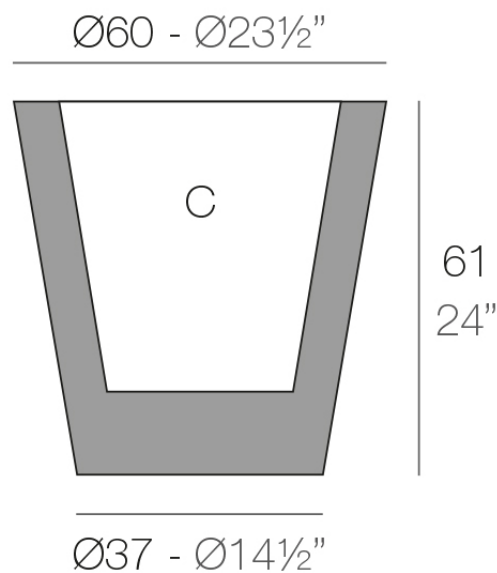

Info

Description

Pot made of polyethylene resin by rotational moulding. 100% Recyclable. Item suitable for indoor and outdoor use. Available in different finishes.

Weight: 6.85 Kg

CONO $\text{Ø}60$ cm
CONO $\text{Ø}23\frac{1}{2}"$