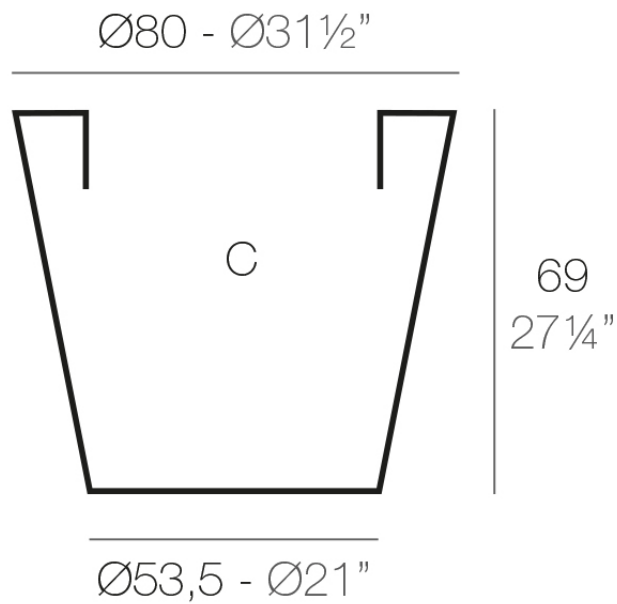

### Description

Pot made of polyethylene resin by rotational moulding. 100% Recyclable. Item suitable for indoor and outdoor use. Available in different finishes.

Weight: 8 Kg

CONO Ø80 cm      C = 250 L  
CONO Ø31½"      C = 66 gal