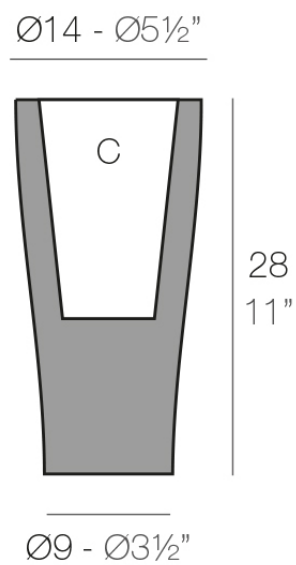

Products / Planters / Curvada ø14x28

Curvada ø14x28

Info

Description

Pot made of polyethylene resin by rotational moulding. 100% Recyclable. Item suitable for indoor and outdoor use. Available in different finishes.

Weight: 0.5 Kg

CURVADA Nano Ø14 x 28 cm
CURVADA Nano Ø5½" x 11"

C = 1 L
C = ½ gal

Finishes

finishes

BASIC

Ref. 42114A

purjai red