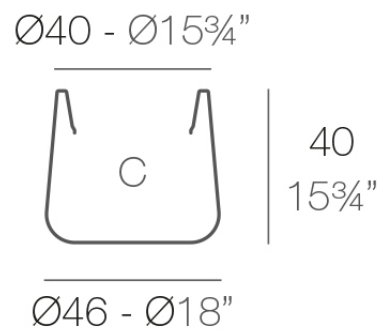

Products / Planters / Ulm Round Pot ø45x40

Ulm round pot ø45x40

by Ramón Esteve

Ulm furniture collection, designed by Ramón Esteve for Vondom, embodies a new standard with its **inherent universal and logical appeal**. The collection of **minimalist furniture** strikes a perfect balance between design, technology, and ergonomics, all based on basic cube, prism, and spherical shapes.

Info

Description

Pot made of polyethylene resin by rotational moulding. 100% Recyclable. Item suitable for indoor and outdoor use. Available in different finishes.

Weight: 3 Kg

ULM redonda Ø46 cm

C = 58 L

ULM round Ø18"