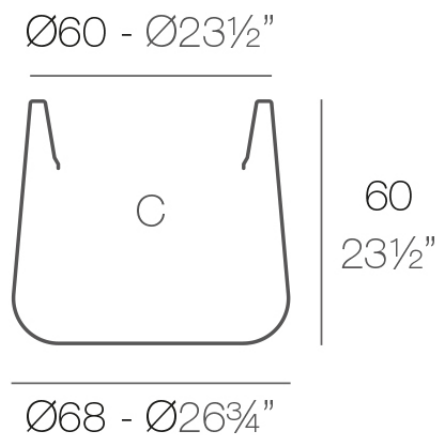

Info

Description

Pot made of polyethylene resin by rotational moulding. 100% Recyclable. Item suitable for indoor and outdoor use. Available in different finishes.

Weight: 7.3 Kg

ULM redonda Ø68 cm

C = 210 L

ULM round Ø26 3/4"

C = 55 1/2 gal