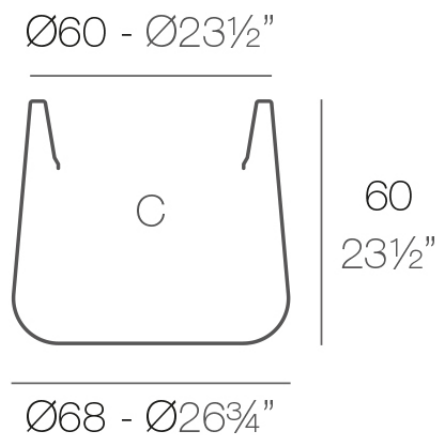

## Description

Pot made of polyethylene resin by rotational moulding. 100% Recyclable. Item suitable for indoor and outdoor use. Available in different finishes.

Weight: 7.3 Kg

ULM redonda Ø68 cm

C = 210 L