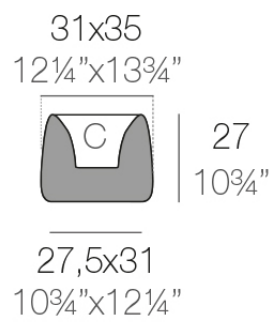

Products / Planters / Organic Square Planter 31x34x27

Organic square planter 31x34x27

Studio Vondom's extensive collection of indoor and outdoor planters offers timeless and minimalist designs that can help create unique and original atmospheres in homes, restaurants, and any other space.

Info

Description

Weight: 1.62 Kg

ORGANIC cuadrada 31x35 cm
ORGANIC square 12¼"x13¾"

C = 70 L
C = 18½ gal

Finishes

finishes

BASIC