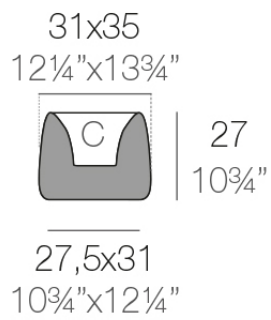

Info

Description

Weight: 1.62 Kg

ORGANIC cuadrada 31x35 cm
ORGANIC square 12¼"x13¾"

C = 70 L
C = 18½ gal

Finishes

finishes

BASIC