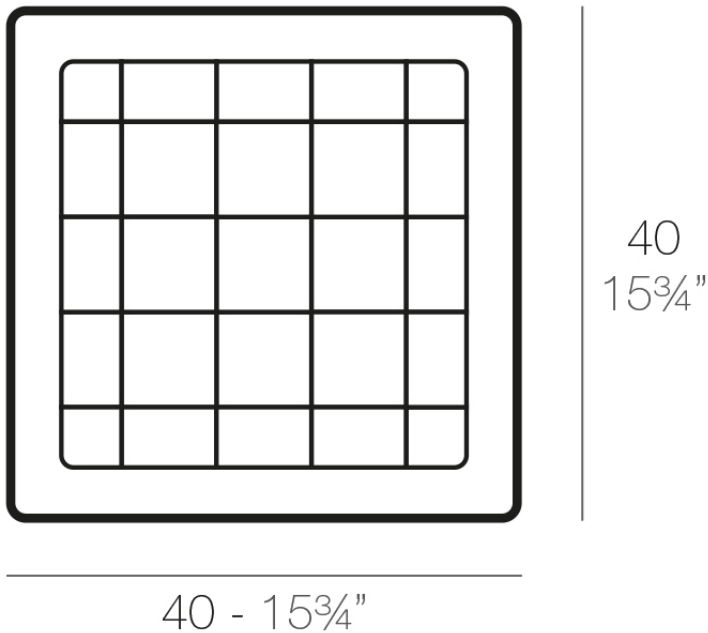

Products / Planters / Square Tray 39x39

Square tray 39x39

Info

Description

Pot made of polyethylene resin by rotational moulding. 100% Recyclable. Item suitable for indoor and outdoor use. Available in different finishes.

Weight: 0.14 Kg

PLATO CUADRADO 40 cm
SQUARE PLATE 15³/₄"

Finishes

finishes

SIMPLE

Ref. 42939

orange

notte blue