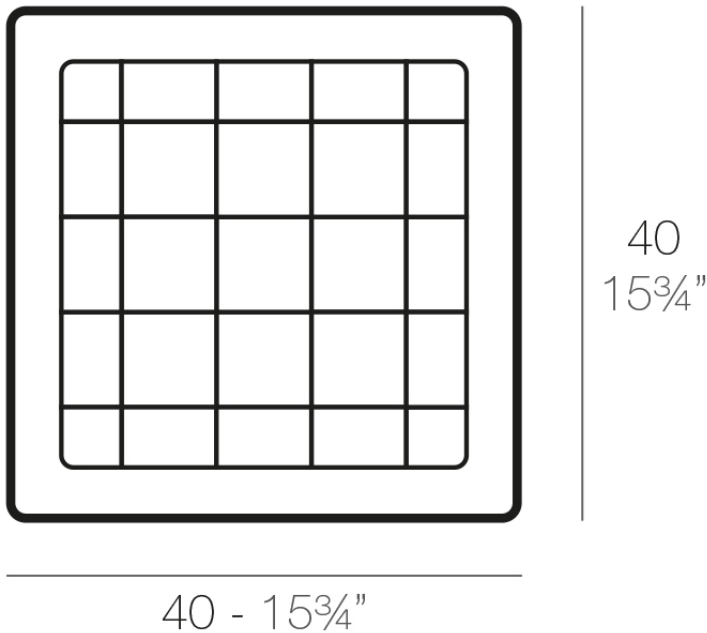

Square tray 39x39

Info

Description

Pot made of polyethylene resin by rotational moulding. 100% Recyclable. Item suitable for indoor and outdoor use. Available in different finishes.

Weight: 0.14 Kg

PLATO CUADRADO 40 cm
SQUARE PLATE 15³/₄"