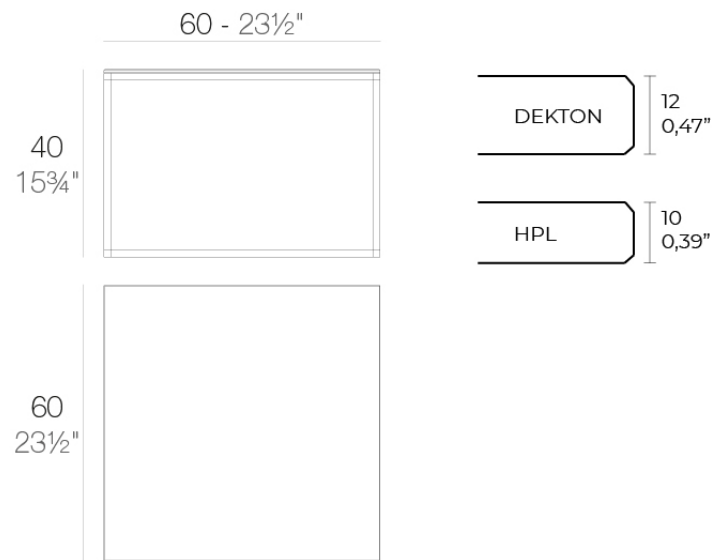

Info

Description

Item suitable for indoor and outdoor use.

Weight: 9.5 Kg

SUAVE Mesa Baja 60x60x40
SUAVE Low Table 23½x23½x15¾

Finishes

finishes

ALUMINIUM