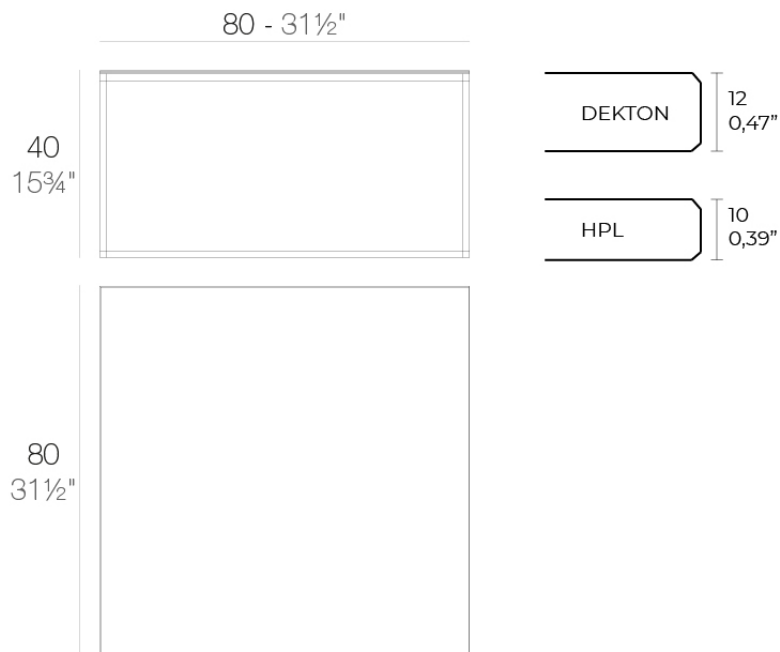

Info

Description

Item suitable for indoor and outdoor use.

Weight: 14.82 Kg

SUAVE Mesa Baja 80x80x40
SUAVE Low Table 31 1/2x31 1/2x15 3/4

Finishes

finishes

ALUMINIUM