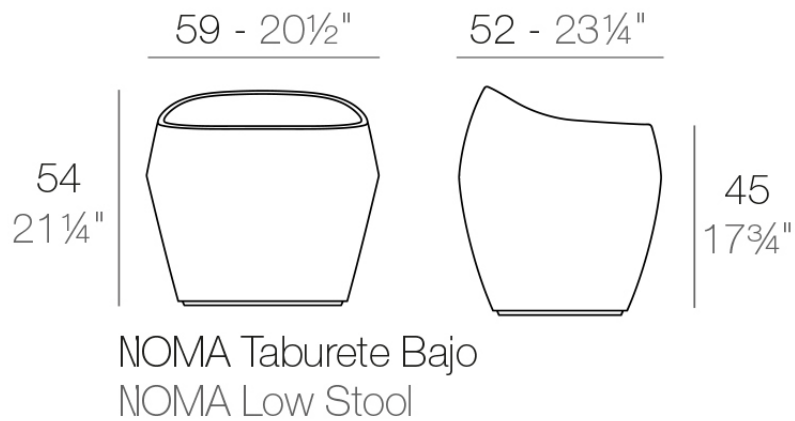

### Description

Made of polyethylene resin by rotational moulding. 100% Recyclable. Item suitable for indoor and outdoor use. Available in different finishes.

Weight: 5.5 Kg