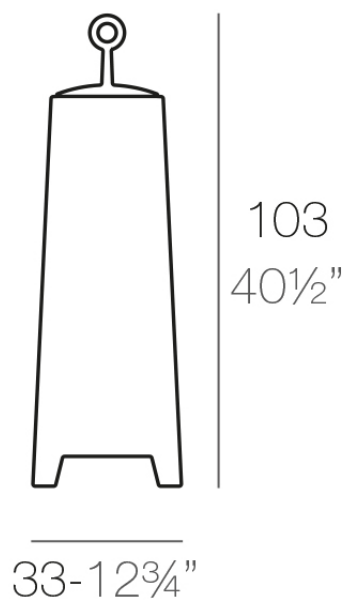

Info

Description

Made of polyethylene resin by rotational moulding. 100% Recyclable. Item suitable for indoor and outdoor use. Available in different finishes.

Weight: 5.5 Kg

MORA Lámpara 103
MORA Lamp 103