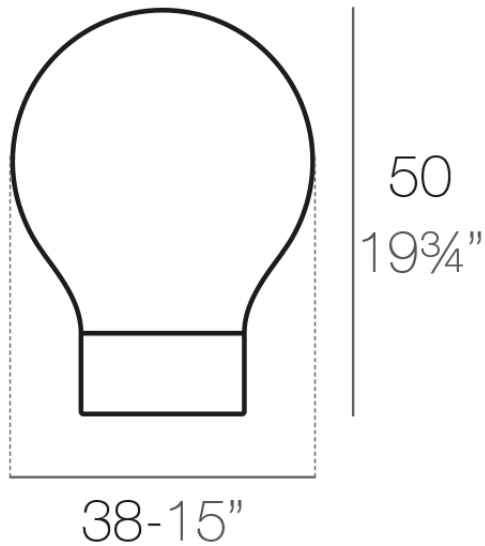

### Description

Made of polyethylene resin by rotational moulding. 100% Recyclable. Item suitable for indoor and outdoor use. Available in different finishes.

Weight: 2.5 Kg

THE SECOND LIGHT Ø38 cm  
THE SECOND LIGHT Ø15"