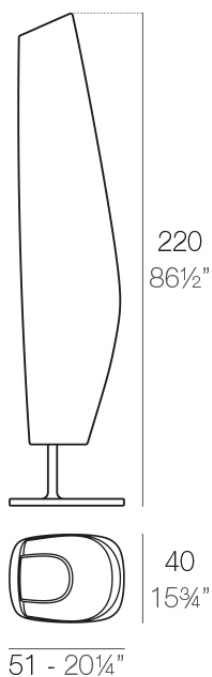

### Description

Lamp Made of polyethylene resin by rotational moulding. 100% Recyclable. Item suitable for indoor and outdoor use. Available in different finishes.

Weight: 54.74 Kg

BLANCA Lámpara  
BLANCA Lamp