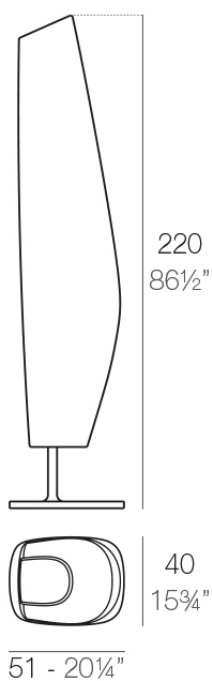

Info

Description

Lamp Made of polyethylene resin by rotational moulding. 100% Recyclable.
Item suitable for indoor and outdoor use. Available in different finishes.

Weight: 31.01 Kg

BLANCA Lámpara
BLANCA Lamp