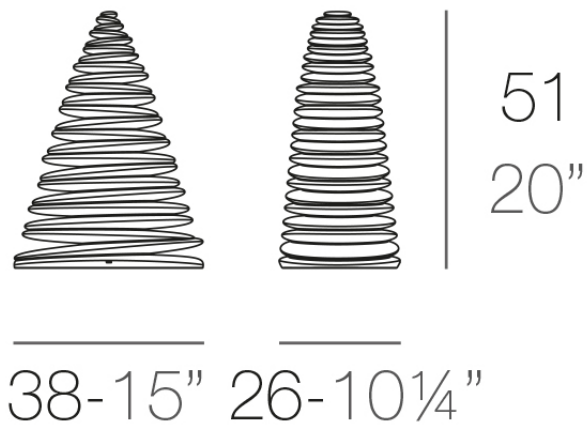

Chrismy 0,5m

by Teresa Sapey

Chrismy, the creation of visionary Teresa Sapey and designed exclusively for Vondom, represents a paradigm shift in the concept of the modern Christmas tree. Seamlessly blending elements of **nature** with the principles of contemporary design, it transcends the boundaries of traditional decor with **organic** and **elegant** shapes that rise to the top in each of its silhouettes. This synthesis of organic inspiration and avant-garde design makes Chrismy a captivating focal point in any space.

Info

Description

Made of polyethylene resin by rotational moulding. 100% Recyclable. Item suitable for indoor and outdoor use. Available in different finishes.

Weight: 3.42 Kg

CHRISMY Árbol 50cm
CHRISMY Tree 19³/₄"