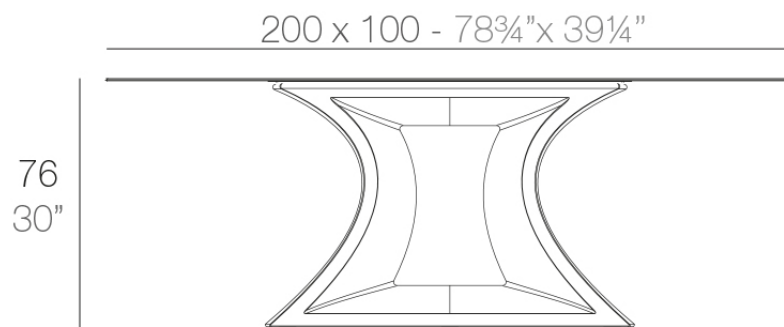

The Alma planter, on the other hand, is inspired by the architecture of the towers of Dubai.

Designed by A-Cero.

Info

Description

Table Made of polyethylene resin by rotational moulding. 100% Recyclable. Item suitable for indoor and outdoor use. Tabletop of HPL, Full White or Glass. Available in different finishes.

Weight: 104.65 Kg

REST Mesa
REST Table

Finishes

finishes

BASIC

Ref. 53010B

orange

notte blue