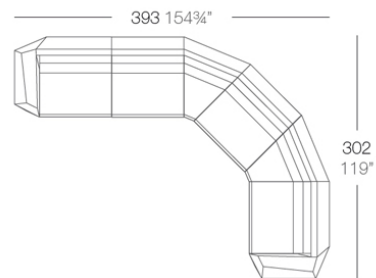

Info

Description

Made of polyethylene resin by rotational moulding. 100% Recyclable. Item suitable for indoor and outdoor use. Available in different finishes.

Weight: 10.5 Kg

Combinations

- 3 x 54004** Módulo Central Sectional Sofa Armless
- 1 x 54002** Módulo Izquierdo Sectional Sofa Left
- 1 x 54003** Módulo Derecho Sectional Sofa Right

- 3 x 54004** Módulo Central Sectional Sofa Armless
- 1 x 54002** Módulo Izquierdo Sectional Sofa Left
- 1 x 54003** Módulo Derecho Sectional Sofa Right
- 1 x 54006** Módulo Esquina 90° Sectional Sofa Corner 90°
- 1 x 54010** Módulo Esquina 45° Sectional Sofa Corner 45°