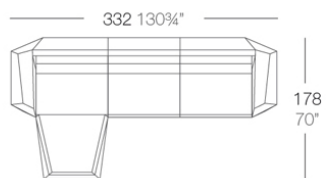

1 x 54004 Módulo Central Sectional Sofa Armless
1 x 54002 Módulo Izquierdo Sectional Sofa Left
1 x 54003 Módulo Derecho Sectional Sofa Right
1 x 54006 Módulo Chaiselongue Ottoman