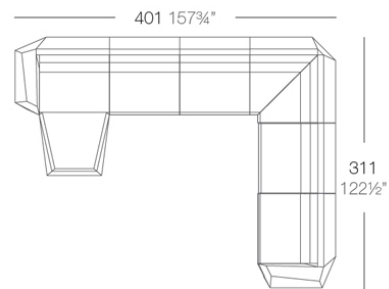

- **3 x 54004** Módulo Central Sectional Sofa Armless
- **1 x 54002** Módulo Izquierdo Sectional Sofa Left
- **1 x 54003** Módulo Derecho Sectional Sofa Right
- **1 x 54006** Módulo Esquina 90° Sectional Sofa Corner 90°
- **1 x 54006** Módulo Chaiselongue Ottoman