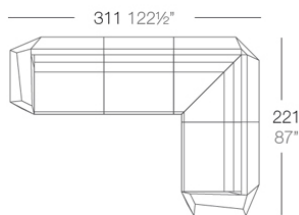

Info

Description

Made of polyethylene resin by rotational moulding. 100% Recyclable. Item suitable for indoor and outdoor use. Available in different finishes.

Weight: 10.5 Kg

Combinations

- 3 x 54004** Módulo Central Sectional Sofa Armless
- 1 x 54002** Módulo Izquierdo Sectional Sofa Left
- 1 x 54003** Módulo Derecho Sectional Sofa Right

- 3 x 54004** Módulo Central Sectional Sofa Armless
- 1 x 54002** Módulo Izquierdo Sectional Sofa Left
- 1 x 54003** Módulo Derecho Sectional Sofa Right
- 1 x 54006** Módulo Esquina 90° Sectional Sofa Corner 90°
- 1 x 54010** Módulo Esquina 45° Sectional Sofa Corner 45°