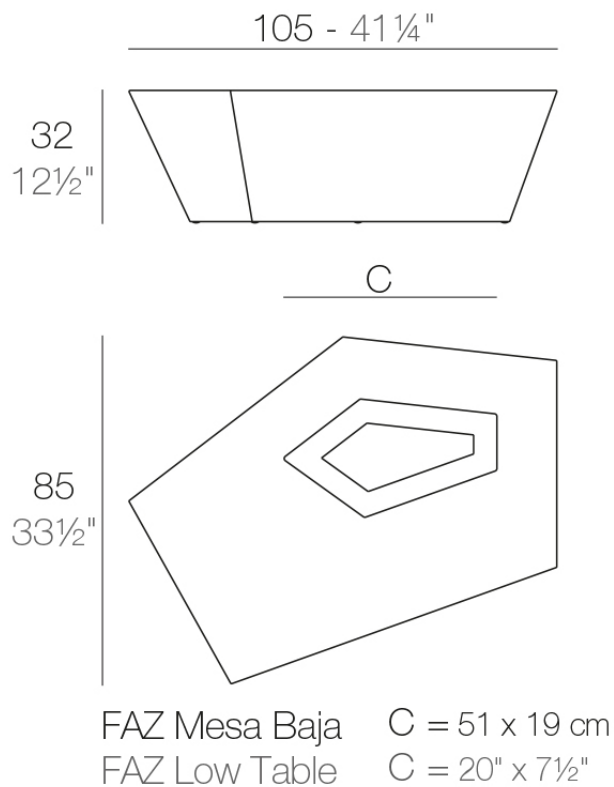

Faz coffee table 105x85x32

by Ramón Esteve

A commitment to minimalist aesthetics, Faz is a sleek and contemporary ensemble of outdoor furniture and planters designed by Ramón Esteve for Vondom. Esteve's creative vision for Faz transcends mere functionality and aims to integrate and harmonize with different spaces, be they residential or expansive installations. Through a deliberate selection of materials and the strategic incorporation of lighting elements, Ramón Esteve has created an atmosphere that exudes serenity, timelessness and an universality. His ability to blend form and function creates an immersive experience where the boundaries between indoors and outdoors are blurred, leaving behind only an impression of cohesive elegance. In short, he is the mastermind behind Faz's ambience.

Info

Description

Made of polyethylene resin by rotational moulding. 100% Recyclable. Item suitable for indoor and outdoor use. Available in different finishes.

Weight: 10.5 Kg

Combinations

- 3 x 54004** Módulo Central Sectional Sofa Armless
- 1 x 54002** Módulo Izquierdo Sectional Sofa Left
- 1 x 54003** Módulo Derecho Sectional Sofa Right