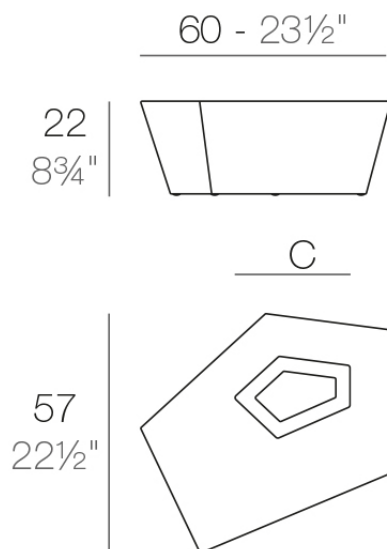

Info

Description

Made of polyethylene resin by rotational moulding. 100% Recyclable. Item suitable for indoor and outdoor use. Available in different finishes.

Weight: 4.5 Kg

FAZ Mesa Tumbona
FAZ Sun Chaise Table

C = 27 x 12 cm
C = $10\frac{3}{4}"$ x $4\frac{3}{4}"$