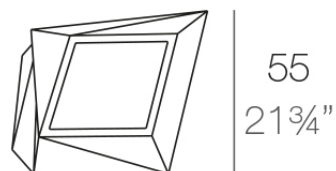

## Faz planter 66x55x70

by Ramón Esteve

A commitment to minimalist aesthetics, Faz is a sleek and contemporary ensemble of outdoor furniture and planters designed by Ramón Esteve for Vondom. Esteve's creative vision for Faz transcends mere functionality and aims to integrate and harmonize with different spaces, be they residential or expansive installations. Through a deliberate selection of materials and the strategic incorporation of lighting elements, Esteve has created an atmosphere that exudes serenity, timelessness and an universality. His ability to blend form and function creates an immersive experience where the boundaries between indoors and outdoors are blurred, leaving behind only an impression of cohesive elegance. In short, he is the mastermind behind Faz's ambience.

### Description

Made of polyethylene resin by rotational moulding. 100% Recyclable. Item suitable for indoor and outdoor use. Available in different finishes.

Weight: 8 Kg

FAZ Macetero medio C = 21 L

FAZ Medium planter C = 5<sup>1</sup>/<sub>2</sub> gal