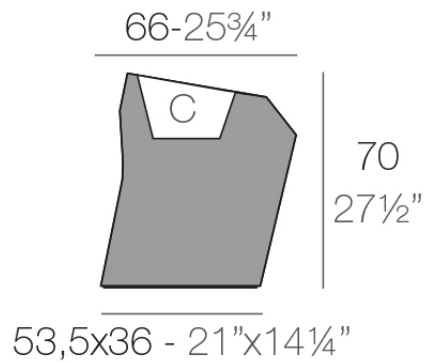

Faz planter 66x55x70

by Ramón Esteve

A commitment to minimalist aesthetics, Faz is a sleek and contemporary ensemble of outdoor furniture and planters designed by Ramón Esteve for Vondom. Esteve's creative vision for Faz transcends mere functionality and aims to integrate and harmonize with different spaces, be they residential or expansive installations. Through a deliberate selection of materials and the strategic incorporation of lighting elements, Esteve has created an atmosphere that exudes serenity, timelessness and an universality. His ability to blend form and function creates an immersive experience where the boundaries between indoors and outdoors are blurred, leaving behind only an impression of cohesive elegance. In short, he is the mastermind behind Faz's ambience.

Info

Description

Made of polyethylene resin by rotational moulding. 100% Recyclable. Item suitable for indoor and outdoor use. Available in different finishes.

Weight: 8 Kg

FAZ Macetero medio C = 21 L
FAZ Medium planter C = 5¹/₂ gal