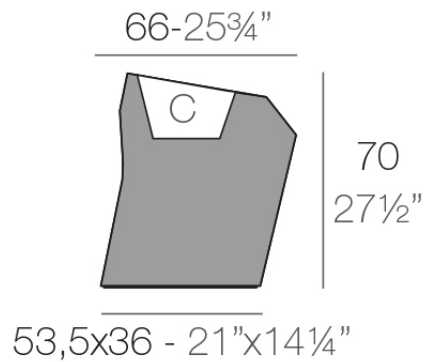

## Faz planter 66x55x70

by Ramón Esteve

A commitment to minimalist aesthetics, Faz is a sleek and contemporary ensemble of outdoor furniture and planters designed by Ramón Esteve for Vondom. Esteve's creative vision for Faz transcends mere functionality and aims to integrate and harmonize with different spaces, be they residential or expansive installations. Through a deliberate selection of materials and the strategic incorporation of lighting elements, Esteve has created an atmosphere that exudes serenity, timelessness and an universality. His ability to blend form and function creates an immersive experience where the boundaries between indoors and outdoors are blurred, leaving behind only an impression of cohesive elegance. In short, he is the mastermind behind Faz's ambience.

### Description

Made of polyethylene resin by rotational moulding. 100% Recyclable. Item suitable for indoor and outdoor use. Available in different finishes.

Weight: 8 Kg

FAZ Macetero medio C = 21 L

FAZ Medium planter C = 5<sup>1</sup>/<sub>2</sub> gal