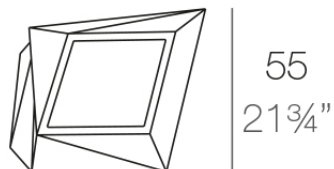

Faz planter 66x55x70

by Ramón Esteve

A commitment to minimalist aesthetics, Faz is a sleek and contemporary ensemble of outdoor furniture and planters designed by Ramón Esteve for Vondom. Esteve's creative vision for Faz transcends mere functionality and aims to integrate and harmonize with different spaces, be they residential or expansive installations. Through a deliberate selection of materials and the strategic incorporation of lighting elements, Esteve has created an atmosphere that exudes serenity, timelessness and an universality. His ability to blend form and function creates an immersive experience where the boundaries between indoors and outdoors are blurred, leaving behind only an impression of cohesive elegance. In short, he is the mastermind behind Faz's ambience.

Info

Description

Made of polyethylene resin by rotational moulding. 100% Recyclable. Item suitable for indoor and outdoor use. Available in different finishes.

Weight: 8 Kg

FAZ Macetero medio C = 21 L
FAZ Medium planter C = 5¹/₂ gal