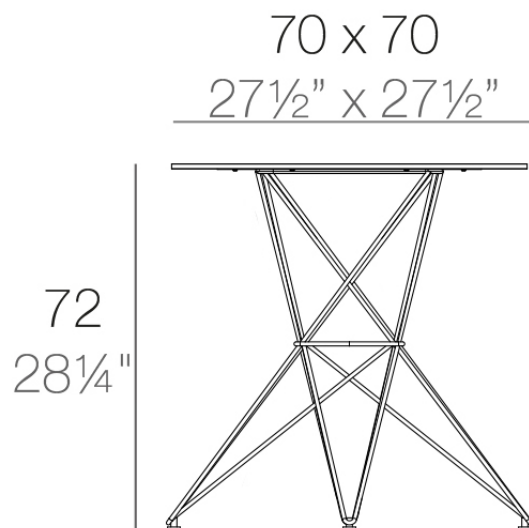

## Faz table stainless base 70x70x72

by Ramón Esteve

A commitment to minimalist aesthetics, Faz is a sleek and contemporary ensemble of outdoor furniture and planters designed by Ramón Esteve for Vondom. Esteve's creative vision for Faz transcends mere functionality and aims to integrate and harmonize with different spaces, be they residential or expansive installations. Through a deliberate selection of materials and the strategic incorporation of lighting elements, Esteve has created an atmosphere that exudes serenity, timelessness and an universality. His ability to blend form and function creates an immersive experience where the boundaries between indoors and outdoors are blurred, leaving behind only an impression of cohesive elegance. In short, he is the mastermind behind Faz's ambience.

### Description

Made of polyethylene resin by rotational moulding. 100% Recyclable. Item suitable for indoor and outdoor use. Available in different finishes.

Weight: 9.5 Kg

FAZ Mesa Inox 70x70  
FAZ Dining Table Stainless  
Base 27 1/2" x 27 1/2"