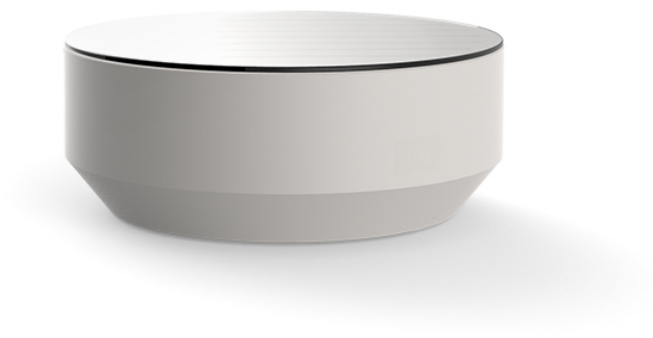

Vela round coffee table ø80cm

by Ramón Esteve

Vela collection, designed by Ramón Esteve for Vondom, captures the essence of modern design in outdoor living. This collection of contemporary outdoor furniture and planters is crafted to provide exceptional comfort and quality, similar to indoor furnishings, while retaining its distinctive features. With a focus on sleek design, each piece enhances contemporary outdoor furniture and showcases the feeling of modern luxury.

Manufactured in Europe, the Vela collection is an example of superior craftsmanship and innovation. Crafted from the highest quality materials, these pieces are durable and weather resistant, ensuring lasting beauty and functionality. Whether entertaining or enjoying quiet moments, the collection transforms your outdoor space into a sophisticated retreat that perfectly blends modern design with comfort and style.

Info

Description

Made of polyethylene resin by rotational moulding. 100% Recyclable. Item suitable for indoor and outdoor use. Available in different finishes.

Weight: 9.05 Kg

VELA Mesa Baja $\text{Ø}80$
VELA Low Table