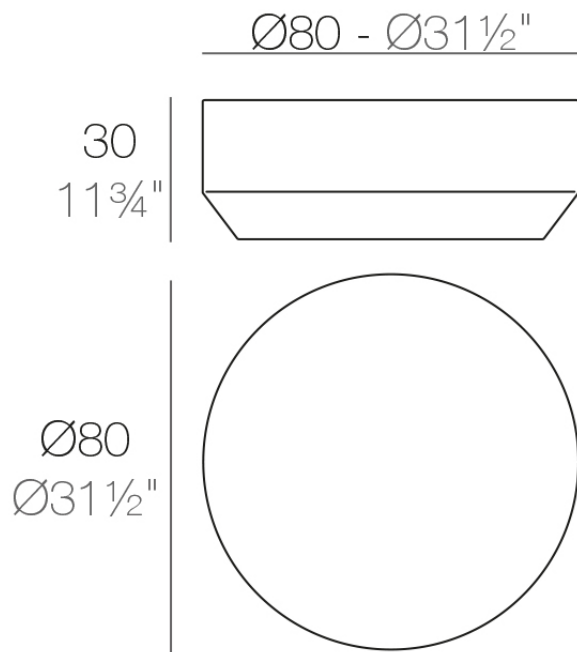

Info

Description

Made of polyethylene resin by rotational moulding. 100% Recyclable. Item suitable for indoor and outdoor use. Available in different finishes.

Weight: 9.05 Kg

VELA Mesa Baja $\text{Ø}80$
VELA Low Table