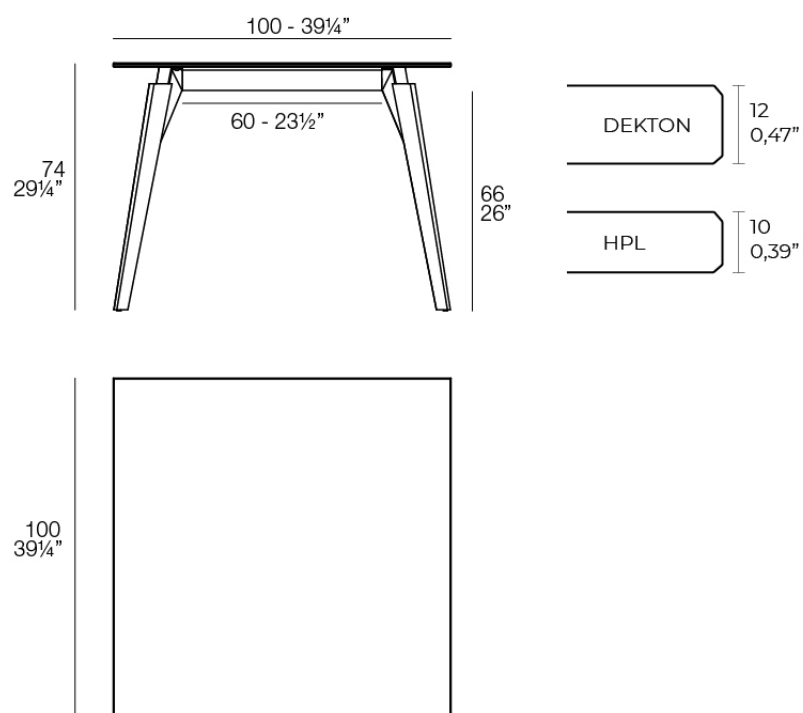

Faz wood lounge table 100x100x74

by Ramón Esteve

Faz is a minimalist collection of modern outdoor furniture and planters designed by Ramón Esteve for Vondom. He has designed Faz to harmonize with both homes and installations, using mineral and emphatic shapes to create a sense of serenity, timelessness, and universality. By skillfully combining materials and lighting, he has crafted an environment that surrounds and envelops, leaving only the impression of seamless fusion. In short, he is the mastermind behind Faz's ambiance.

Info

Description

Weight: 28.51 Kg

FAZ WOOD Mesa Sal3n 100 x 100
FAZ WOOD Lounge Table 39 1/4" x 39 1/4"

Finishes

finishes

HPL

Ref. 54306

white wood 1

white wood 2

black

HPL black edge

Solid Core

Ref. 54306B

white wood 1

HPL solid core