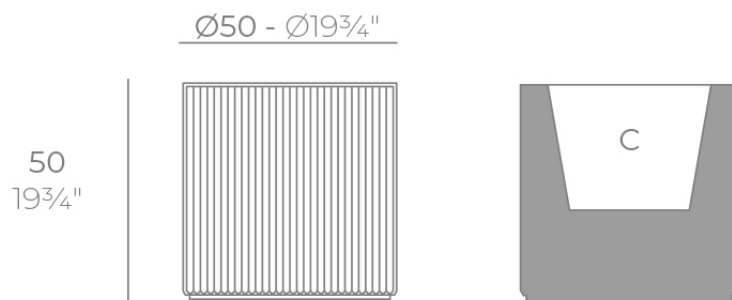

Info

Description

Weight: 6.5 Kg

GATSBY Cilindro
GATSBY Cylindre
ref. 54423
C= 41X41X29 16¹/₂"x16¹/₂"x11¹/₂"
30 L
8Gal

Finishes

finishes

BASIC

Ref. 54423A