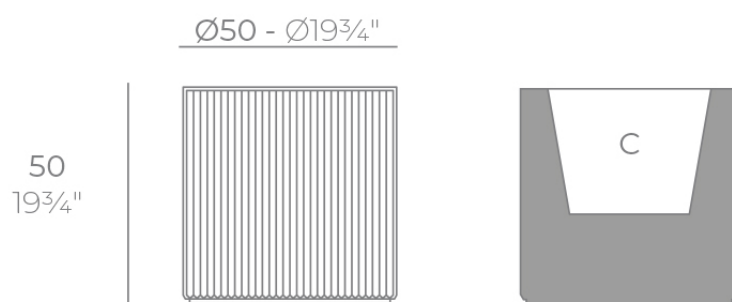

Info

Description

Weight: 6.5 Kg

GATSBY Cilindro
GATSBY Cylindre
ref. 54423
C= 41X41X29 16½"x16½"x11½"
30 L
8Gal

Finishes

finishes

BASIC

Ref. 54423A