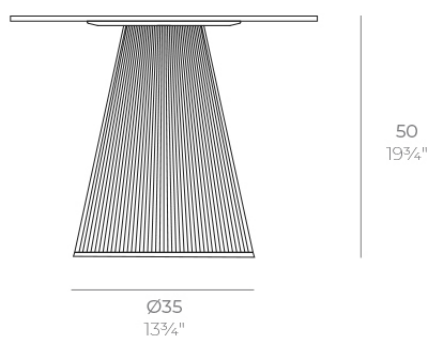

Gatsby base ø35x50cm s30

by Ramón Esteve

The Gatsby collection, elegantly designed by Ramón Esteve for Vondom, embodies the essence of Art Deco-inspired outdoor living. Influenced by the lavish parties and opulent lifestyle of the Roaring Twenties, this collection embodies a blend of modernity and timeless sophistication.

Info

Description

Weight: 3.2 Kg

GATSBY Mesa Base Redonda Ø35x50cm S30
GATSBY Round Base Table Ø35x50cm S30
ref. 54448

TABLE TOP - SOBRE

- Ø50 cm
Ø19 1/4"
- Ø59 cm
Ø23 1/4"
- Ø69 cm
Ø27 1/4"

Finishes

finishes