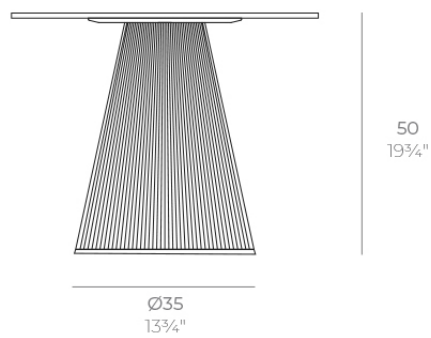

Products / Low Tables / Gatsby Base ø35x50cm S30

Gatsby base ø35x50cm s30

by Ramón Esteve

The Gatsby collection, elegantly designed by Ramón Esteve for Vondom, embodies the essence of Art Deco-inspired outdoor living. Influenced by the lavish parties and opulent lifestyle of the Roaring Twenties, this collection embodies a blend of modernity and timeless sophistication.

Info

Description

Weight: 3.2 Kg

GATSBY Mesa Base Redonda Ø35x50cm S30
GATSBY Round Base Table Ø35x50cm S30
ref. 54448

TABLE TOP - SOBRE

-  Ø50 cm
Ø19 1/4"
-  Ø59 cm
Ø23 1/4"
-  Ø69 cm
Ø27 1/4"

Finishes

finishes