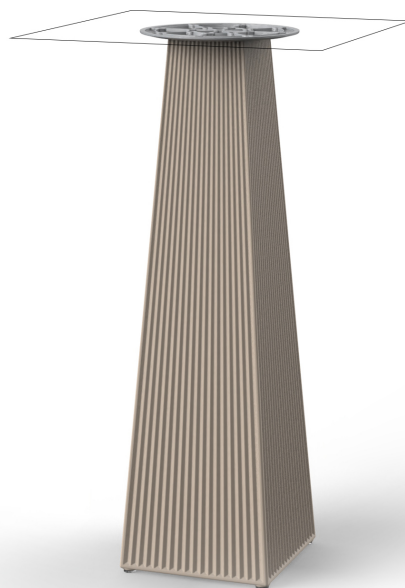

Gatsby base 30x30x105cm s30

by Ramón Esteve

The Gatsby collection, elegantly designed by Ramón Esteve for Vondom, embodies the essence of Art Deco-inspired outdoor living. Influenced by the lavish parties and opulent lifestyle of the Roaring Twenties, this collection embodies a blend of modernity and timeless sophistication.

“Something new, extraordinary, beautiful, simple but sophisticatedly designed” said Francis Scott Fitzgerald of his goals for the novel he was about to write, *The Great Gatsby* was born in a time of prosperity, parties and excess. It was called “The American Dream”.

Info

Description

Weight: 8.4 Kg

GATSBY Mesa Base Cuadrada 30x30x105cm S30
GATSBY Square Base Table 30x30x105cm S30
ref. 54462

TABLE TOP - SOBRE

50 x 50 cm
19 1/4" x 19 1/4"

59 x 59 cm
23 1/4" x 23 1/4"

Finishes