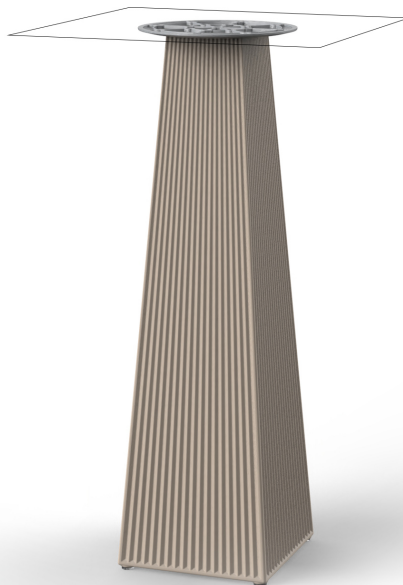

Gatsby base 30x30x105cm s30

by Ramón Esteve

The Gatsby collection, elegantly designed by Ramón Esteve for Vondom, embodies the essence of Art Deco-inspired outdoor living. Influenced by the lavish parties and opulent lifestyle of the Roaring Twenties, this collection embodies a blend of modernity and timeless sophistication.

“Something new, extraordinary, beautiful, simple but sophisticatedly designed” said Francis Scott Fitzgerald of his goals for the novel he was about to write, *The Great Gatsby* was born in a time of prosperity, parties and excess. It was called “The American Dream”.

Info

Description

Weight: 8.4 Kg

GATSBY Mesa Base Cuadrada 30x30x105cm S30
GATSBY Square Base Table 30x30x105cm S30
ref. 54462

TABLE TOP - SOBRE

■ 50 x 50 cm
19³/₄" x 19³/₄"

■ 59 x 59 cm
23³/₄" x 23³/₄"

Finishes