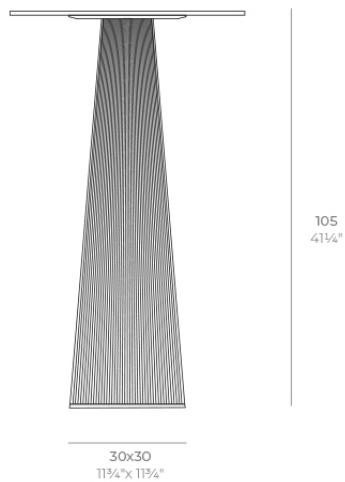

Gatsby base 30x30x105cm s30

by Ramón Esteve

The Gatsby collection, elegantly designed by Ramón Esteve for Vondom, embodies the essence of Art Deco-inspired outdoor living. Influenced by the lavish parties and opulent lifestyle of the Roaring Twenties, this collection embodies a blend of modernity and timeless sophistication.

Info

Description

Weight: 8.4 Kg

GATSBY Mesa Base Cuadrada 30x30x105cm S30
GATSBY Square Base Table 30x30x105cm S30
ref. 54462

TABLE TOP - SOBRE

50 x 50 cm
19 1/4" x 19 1/4"

59 x 59 cm
23 1/4" x 23 1/4"

Finishes