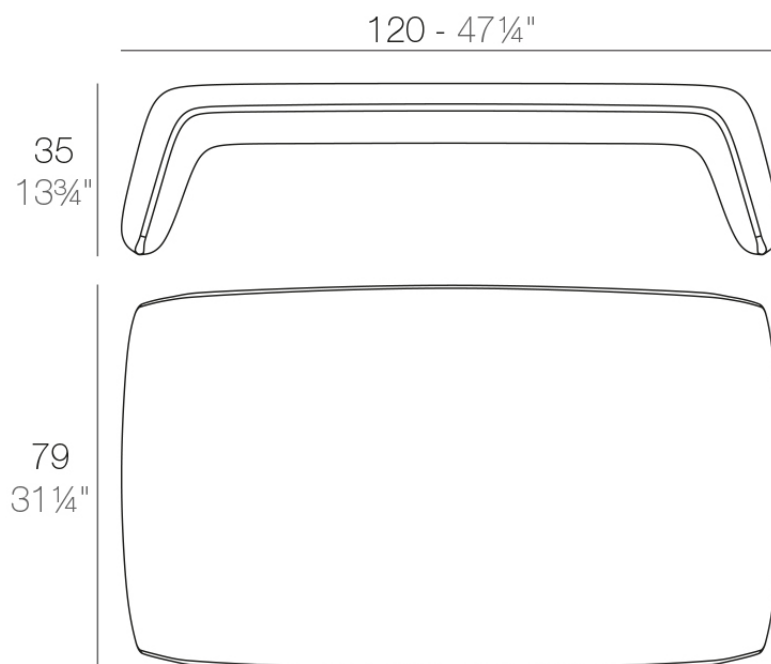

Info

Description

Made of polyethylene resin by rotational moulding. 100% Recyclable. Item suitable for indoor and outdoor use. Available in different finishes.

Weight: 15 Kg

BLOW Mesa Baja
BLOW Low Table

Finishes