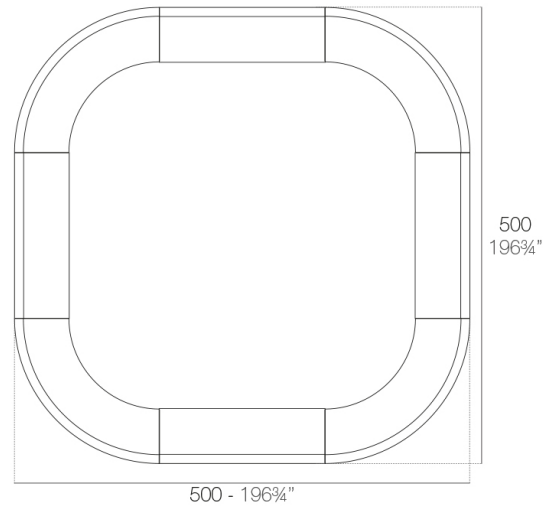

# Modules

FIESTA 180 Barra  
FIESTA 180 Counter

FIESTA Barra curva  
FIESTA Curved counter

FIESTA 120 Barra  
FIESTA 120 Counter

# Combinations

---

**2 x 56001** 180 Barra - 180 Counter  
**4 x 56002** Barra curva - Curved counter

**4 x 56001** 180 Barra - 180 Counter  
**4 x 56002** Barra curva - Curved counter