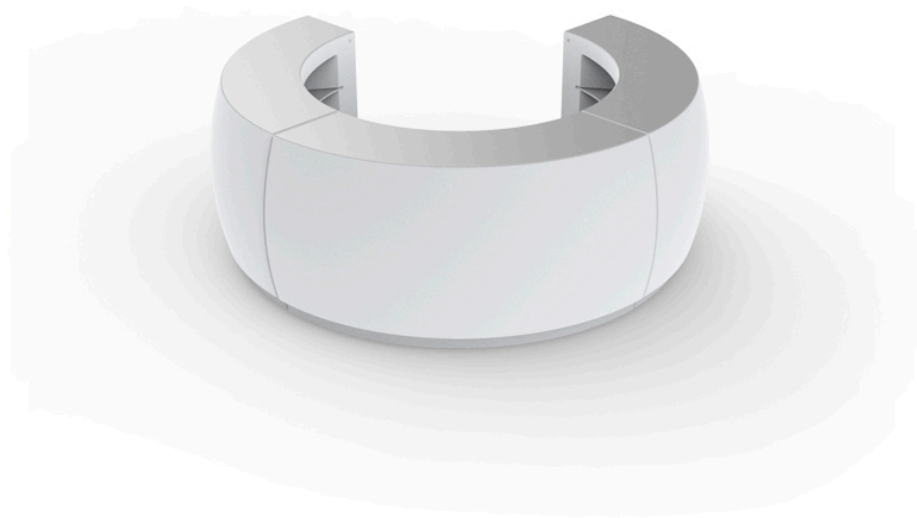

Products / Counters / Fiesta

# Fiesta

by Archirivolto Design

**FIESTA**, a designer bar counter by **Archirivolto** for **VONDOM**: “design is beauty, harmony and freedom and cannot therefore be bound by strict, pre-established rules, nor can it only be seen as the privilege of social or cultural elite”.

## Description

Made of polyethylene resin by rotational moulding. 100% Recyclable. Item suitable for indoor and outdoor use. Available in different finishes.

- **8-wheels set.**

8-wheel set with lock