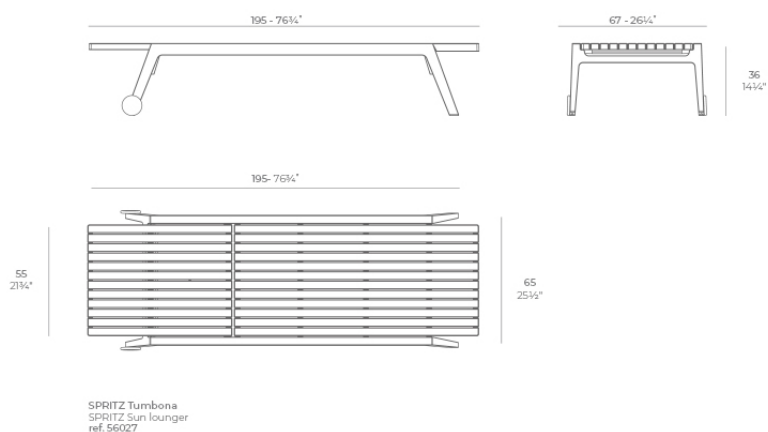

### Description

Made of injected polypropylene with fiber glass. Stackable. Available in several colors. Item suitable for indoor and outdoor use.

Weight: 18.49 Kg